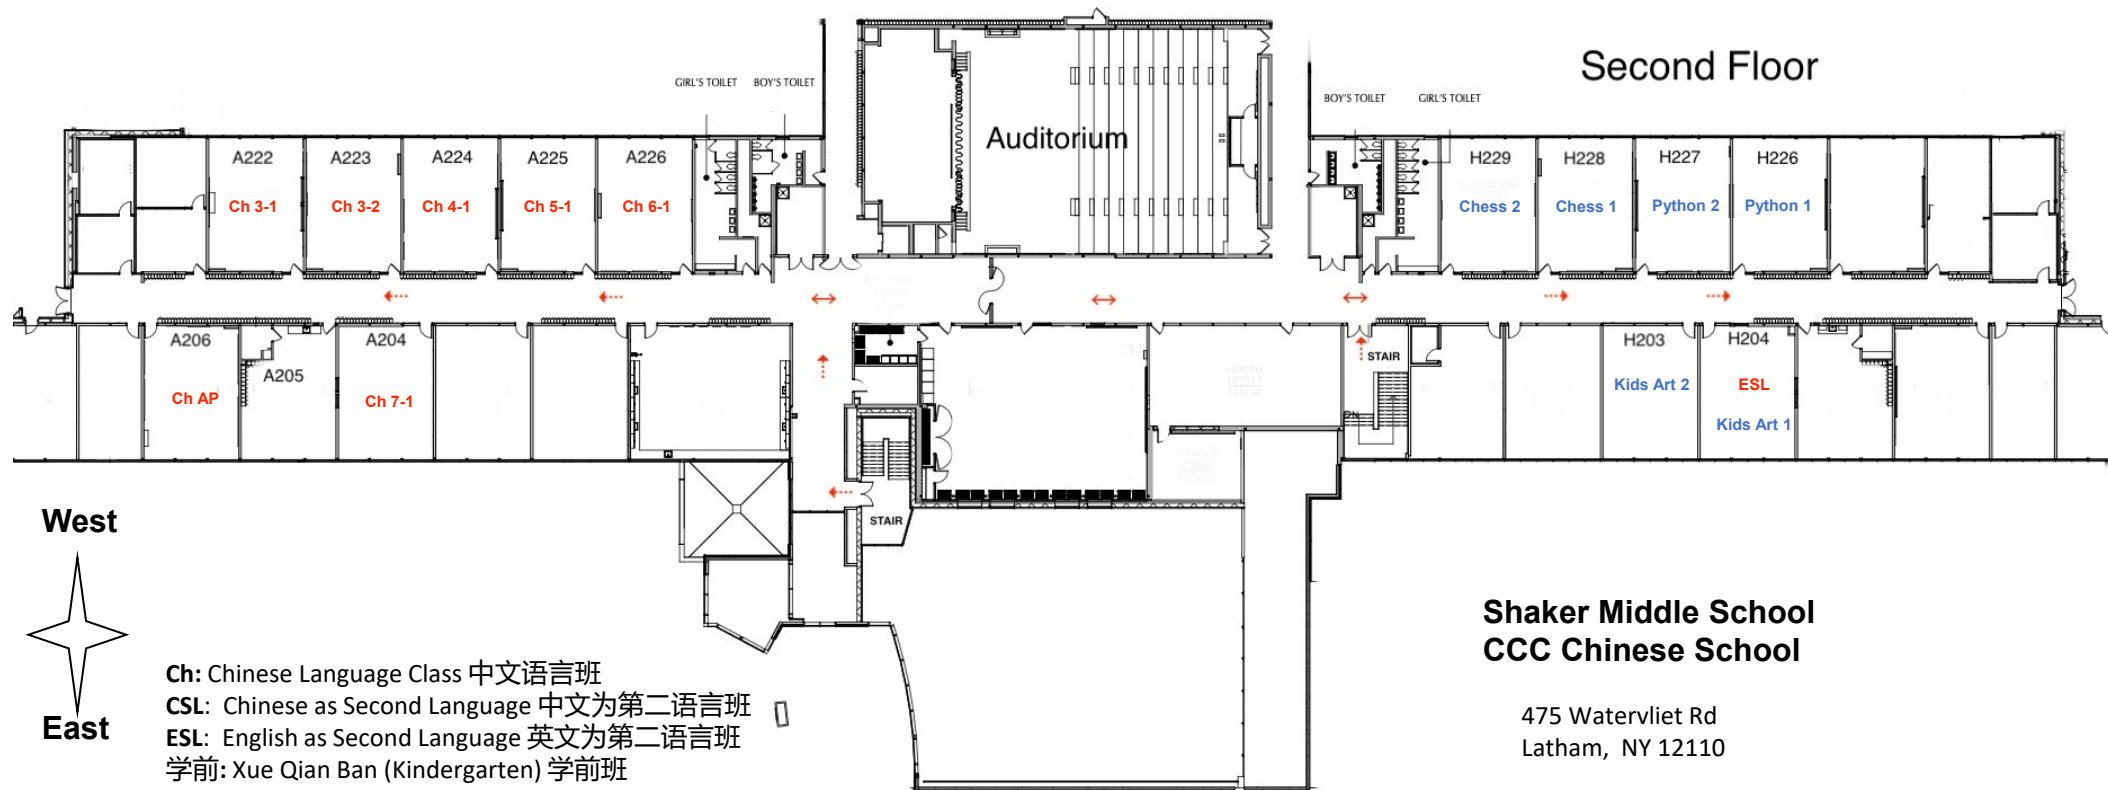

# First Floor

**Ch:** Chinese Language Class 中文语言班  
**CSL:** Chinese as Second Language 中文为第二语言班  
**ESL:** English as Second Language 英文为第二语言班  
 学前: Xue Qian Ban (Kindergarten) 学前班  
 Courses in **RED** color are from 1:00PM to 2:40PM  
 Courses in **BLUE** color are from 2:50PM to 3:40PM

Shaker Middle School  
 CCC Chinese School

475 Watervliet Rd  
 Latham, NY 12110

Second Floor

West

East

Ch: Chinese Language Class 中文语言班  
 CSL: Chinese as Second Language 中文为第二语言班  
 ESL: English as Second Language 英文为第二语言班  
 学前: Xue Qian Ban (Kindergarten) 学前班  
 Courses in **RED** color are from 1:00PM to 2:40PM  
 Courses in **BLUE** color are from 2:50PM to 3:40PM